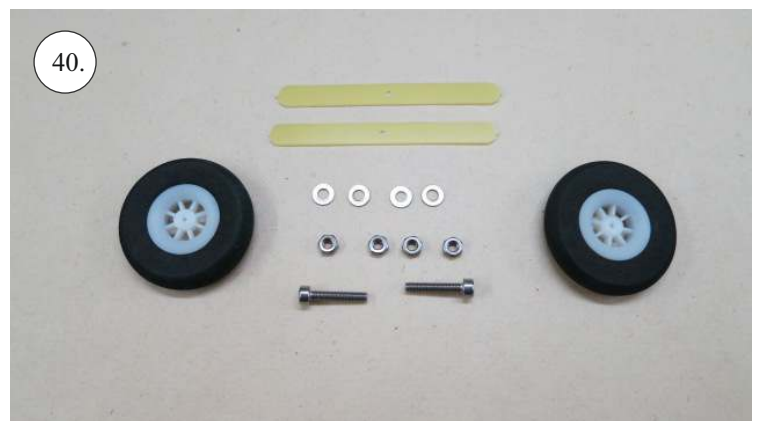

# Edge 540 V3 1m

V2.0

# Version 2022

We wish you many happy flying hours with the Edge 540 V3

Your RC Factory team.