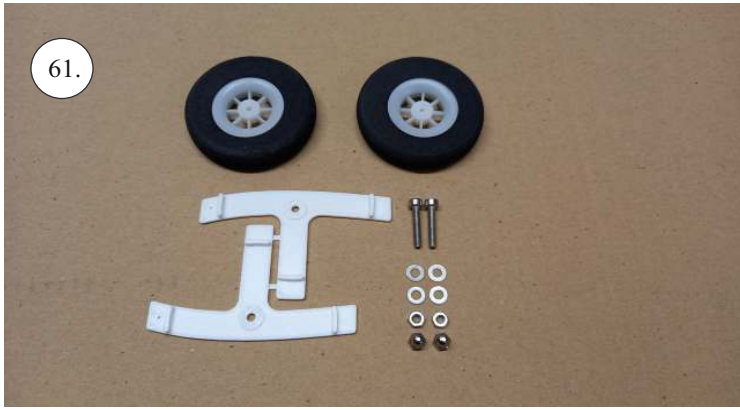

# Edge 540 V3 1m

V2.0

# Version 2022

We wish you many happy flying hours with the Edge 540 V3

Your RC Factory team.