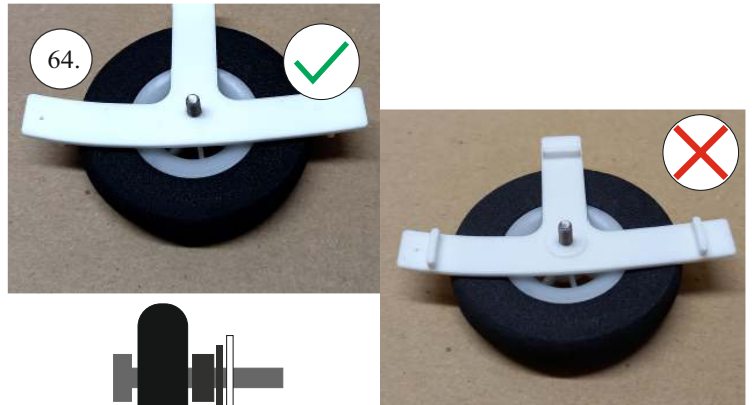

# Version 2022

We wish you many happy flying hours with the Edge 540 V3

Your RC Factory team.