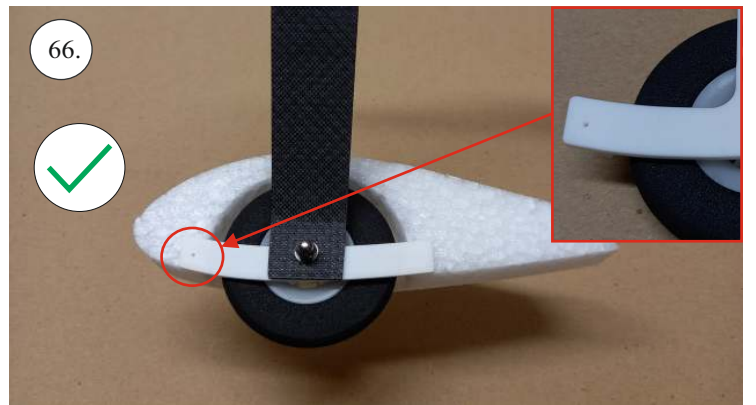

# Version 2022

We wish you many happy flying hours with the Edge 540 V3

Your RC Factory team.