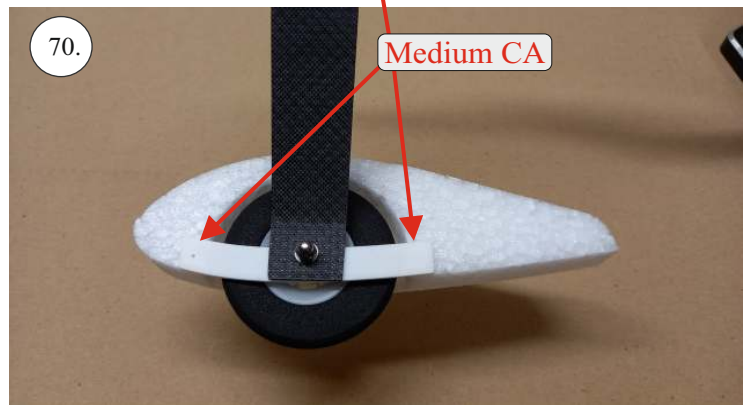

# Version 2022

We wish you many happy flying hours with the Edge 540 V3

Your RC Factory team.