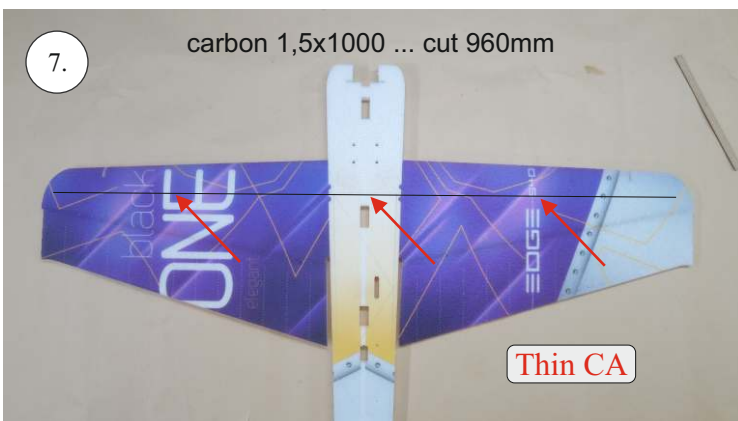

# Edge 540 V3 1m

V2.0

# Version 2022

We wish you many happy flying hours with the Edge 540 V3

Your RC Factory team.