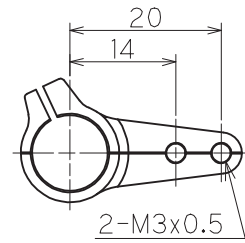

# Adjustable Servo Horn

(Unit : mm)

**■ A v2**

#61799B (Inner Less)

**■ B v2**

#61800B (Inner Less)

**■ C v2**

#61801B (Inner Less)

**■ D**

#61991B (Inner Less)

**■ E**

#T0077646 (Inner Less)

**■ S2-1"**

#0078038 (Inner Less)

**■ W-1"**

#0078037 (Inner Less)