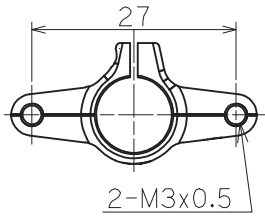

**【 Size List 】**

# Adjustable Servo Horn

(Unit : mm)

**■ A v2**

#61799B (Inner Less)

**■ B v2**

#61800B (Inner Less)

**■ C v2**

#61801B (Inner Less)