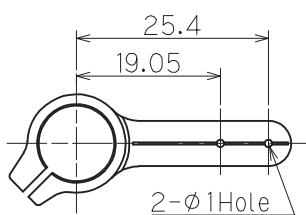

# Adjustable Servo Horn

(Unit : mm)

**■ A v2**

#61799B (Inner Less)

**■ B v2**

#61800B (Inner Less)

**■ C v2**

#61801B (Inner Less)

**■ D**

#61991B (Inner Less)

**■ E**

#T0077646 (Inner Less)

**■ S2-1"**

#0078038 (Inner Less)

**■ W-1"**

#0078037 (Inner Less)