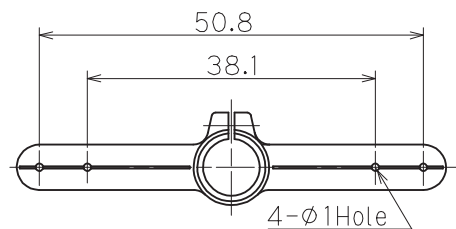

# Adjustable Servo Horn

(Unit : mm)

**■ A v2**

#61799B (Inner Less)

**■ B v2**

#61800B (Inner Less)

**■ C v2**

#61801B (Inner Less)

**■ D**

#61991B (Inner Less)

**■ E**

#T0077646 (Inner Less)

**■ S2-1"**

#0078038 (Inner Less)

**■ W-1"**

#0078037 (Inner Less)