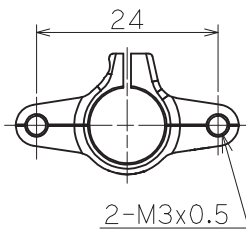

# Adjustable Servo Horn

(Unit : mm)

**■ A v2**

#61799B (Inner Less)

**■ B v2**

#61800B (Inner Less)

**■ C v2**

#61801B (Inner Less)

**■ D**

#61991B (Inner Less)

**■ E**

#T0077646 (Inner Less)

**■ S2-1"**

#0078038 (Inner Less)

**■ W-1"**

#0078037 (Inner Less)