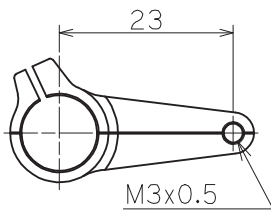

# Adjustable Servo Horn

(Unit : mm)

**■ A v2**

#61799B (Inner Less)

**■ B v2**

#61800B (Inner Less)

**■ C v2**

#61801B (Inner Less)

**■ D**

#61991B (Inner Less)

**■ E**

#T0077646 (Inner Less)

**■ S2-1"**

#0078038 (Inner Less)

**■ W-1"**

#0078037 (Inner Less)