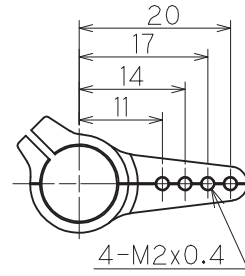

# Adjustable Servo Horn

(Unit : mm)

**■ A v2**

#61799B (Inner Less)

**■ B v2**

#61800B (Inner Less)

**■ C v2**

#61801B (Inner Less)

**■ D**

#61991B (Inner Less)

**■ E**

#T0077646 (Inner Less)

**■ S2-1"**

#0078038 (Inner Less)

**■ W-1"**

#0078037 (Inner Less)